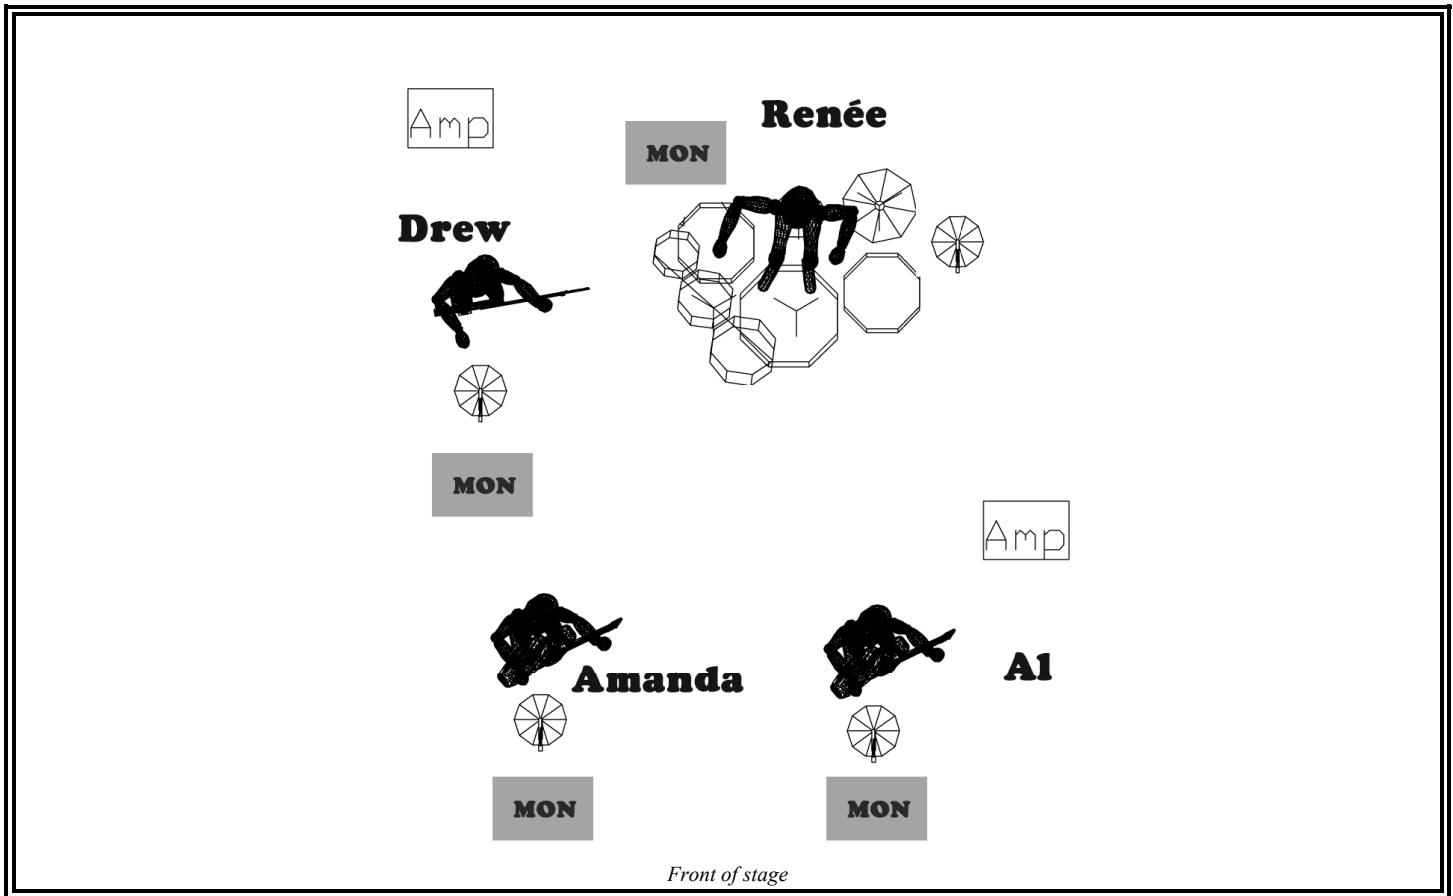

KINDA FONDA WANDA

Stage Plot

CHANNEL ASSIGNMENTS:

#	Input	Stand
1	Kick	
2	Snare	
3	Hi-Hat	
4	Overhead 1	
5	Overhead 2	
6	Bass DI	
7	Guitar amp	
8	Vocal Amanda	straight
9	Vocal Al	boom
10	Vocal Renee	boom
11	Vocal Drew	boom

THE BAND:

Amanda – *lead vocals*
 Al – *guitar, vox*
 Drew – *bass, backing vox*
 Renée – *drums, backing vox*

KINDA FONDA WANDA

KindaFondaWanda.com
 Booking • Al Subola 612-202-6747