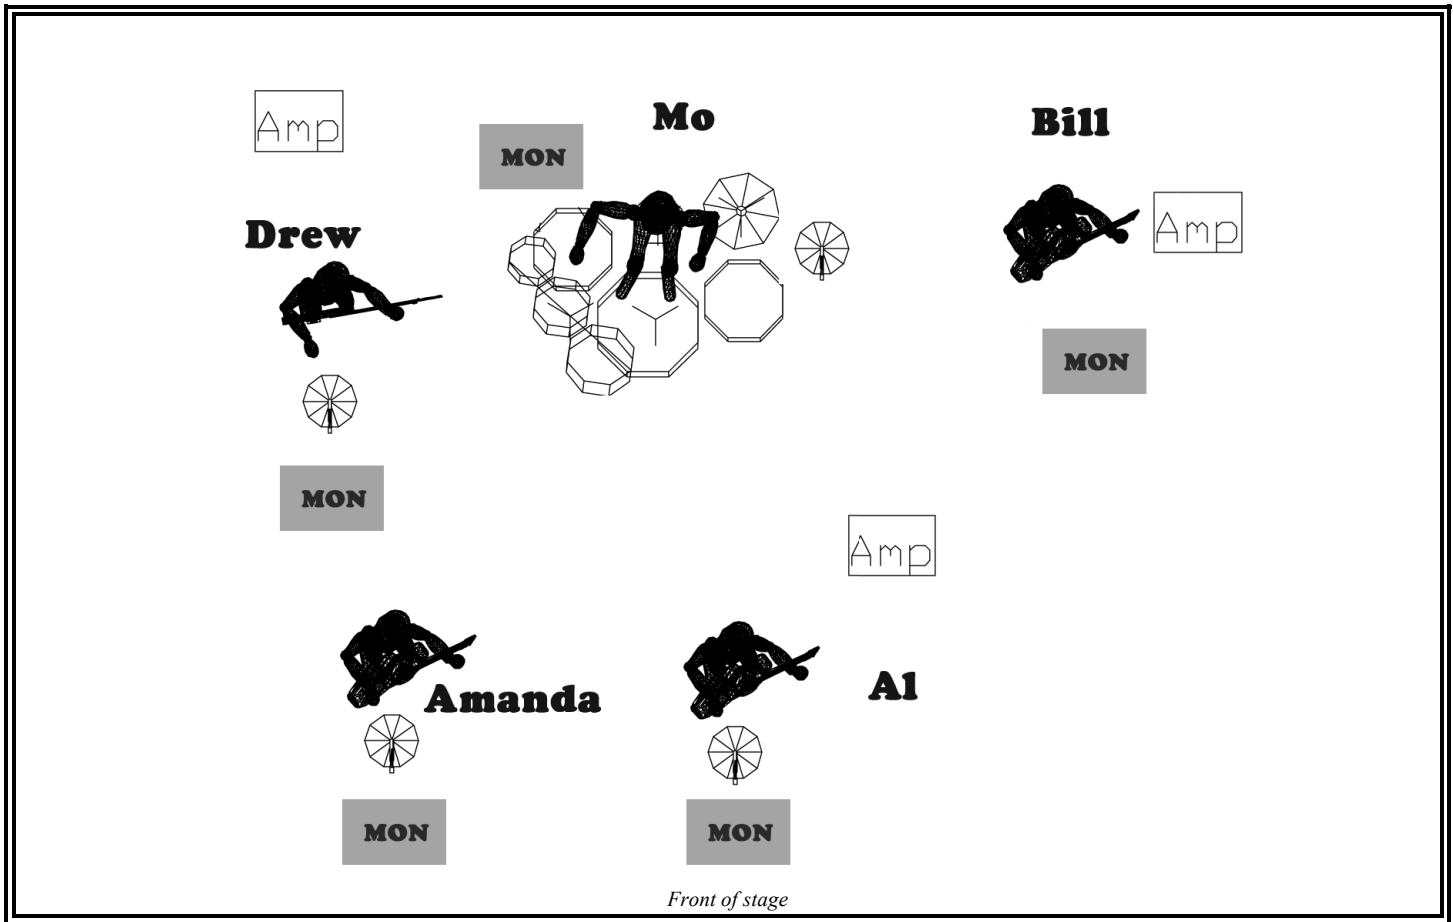

# KINDA FONDA WANDA

Stage Plot 5-piece

## CHANNEL ASSIGNMENTS:

#	Input	Stand
1	Kick	
2	Snare	
3	Hi-Hat	
4	Overhead 1	
5	Overhead 2	
6	Bass DI	
7	Guitar amp	
8	Guitar amp	
9	Vocal Amanda	straight stand, own mic
10	Vocal Al	boom
11	Vocal Mo	boom
12	Vocal Drew	boom

## THE BAND:

Amanda – lead vocals  
 Al – guitar, vox  
 Drew – bass, backing vox  
 Mo – drums, backing vox  
 Bill – pedal steel & lap steel